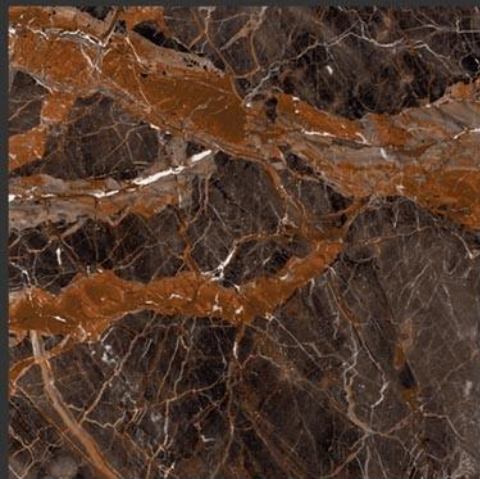

ESTRADA

HIGH GLOSS FINISH

PGVT
800x800MM