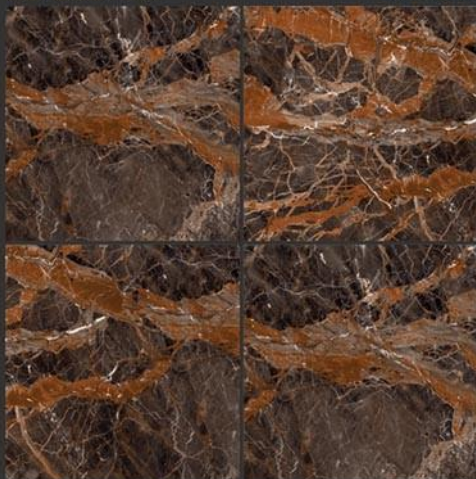

HIGH GLOSS FINISH

PGVT
800x800MM