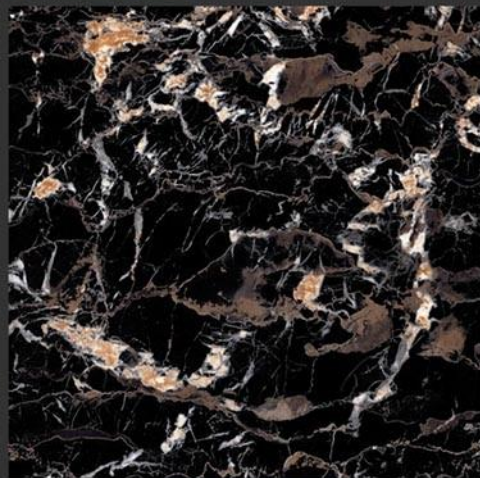

LIBRO WHITE

GLOSSY FINISH

PGVT
800x800MM

AZZARO

HIGH GLOSS FINISH

PGVT
800x800MM

BLCK PORTARO

HIGH GLOSS FINISH