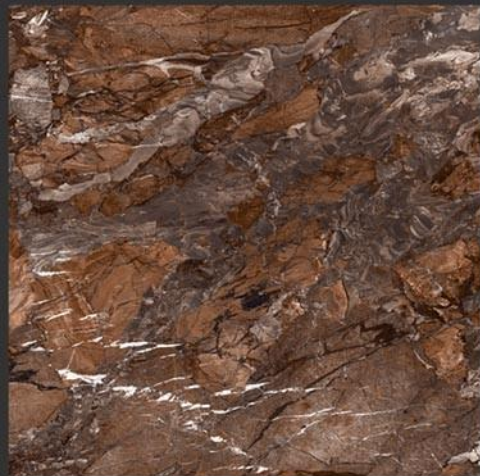

ROSS OPERA

HIGH GLOSS FINISH

PGVT
800x800MM