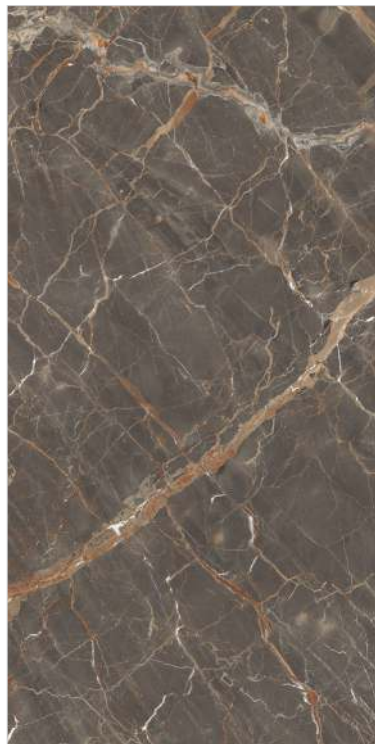

TRAVERTINO ROMAN

Random face - 3

FOREST BROWN

Random face - 3

MADERA FOREST

800x  
1600  
mm

Glossy finish

6mm thickness